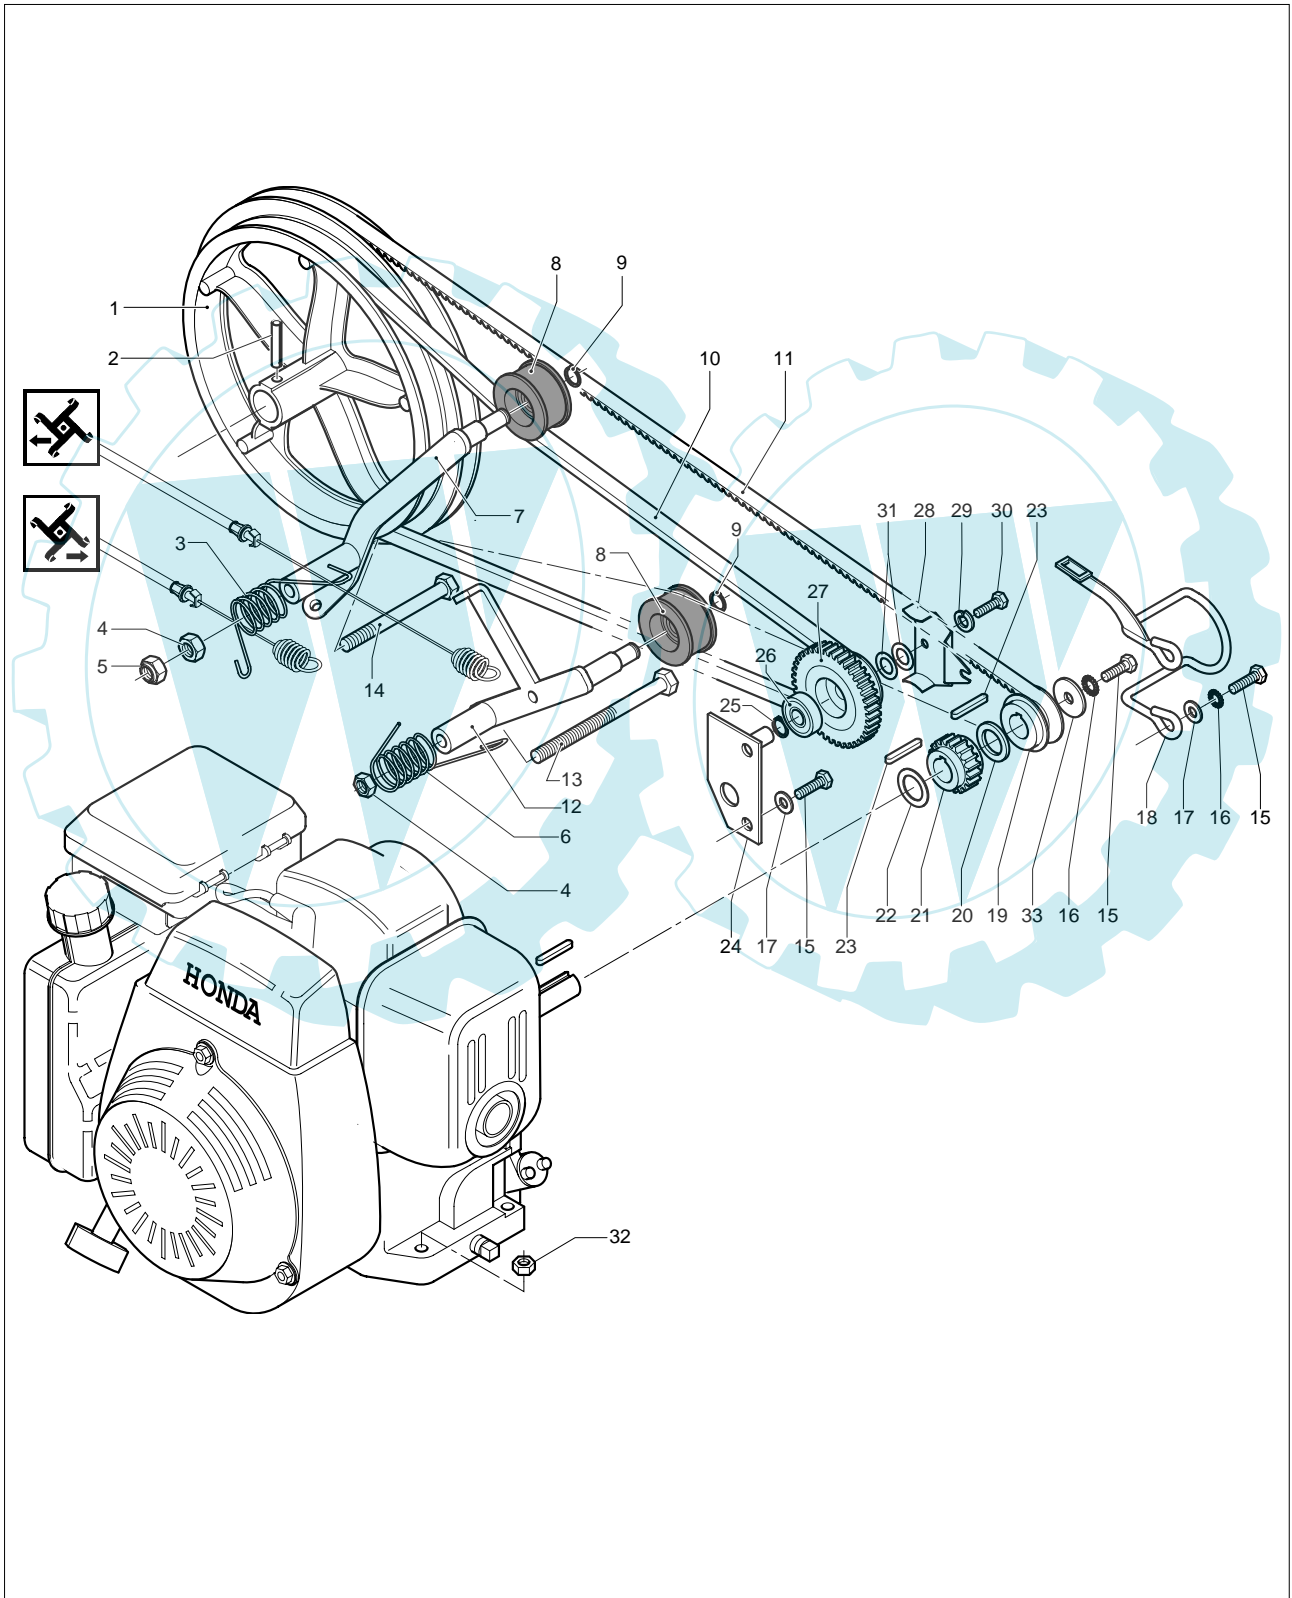

brand	ERMA

date	MAR/03	SHEET 3/4

Model

JET 50 R

Product number

953875152