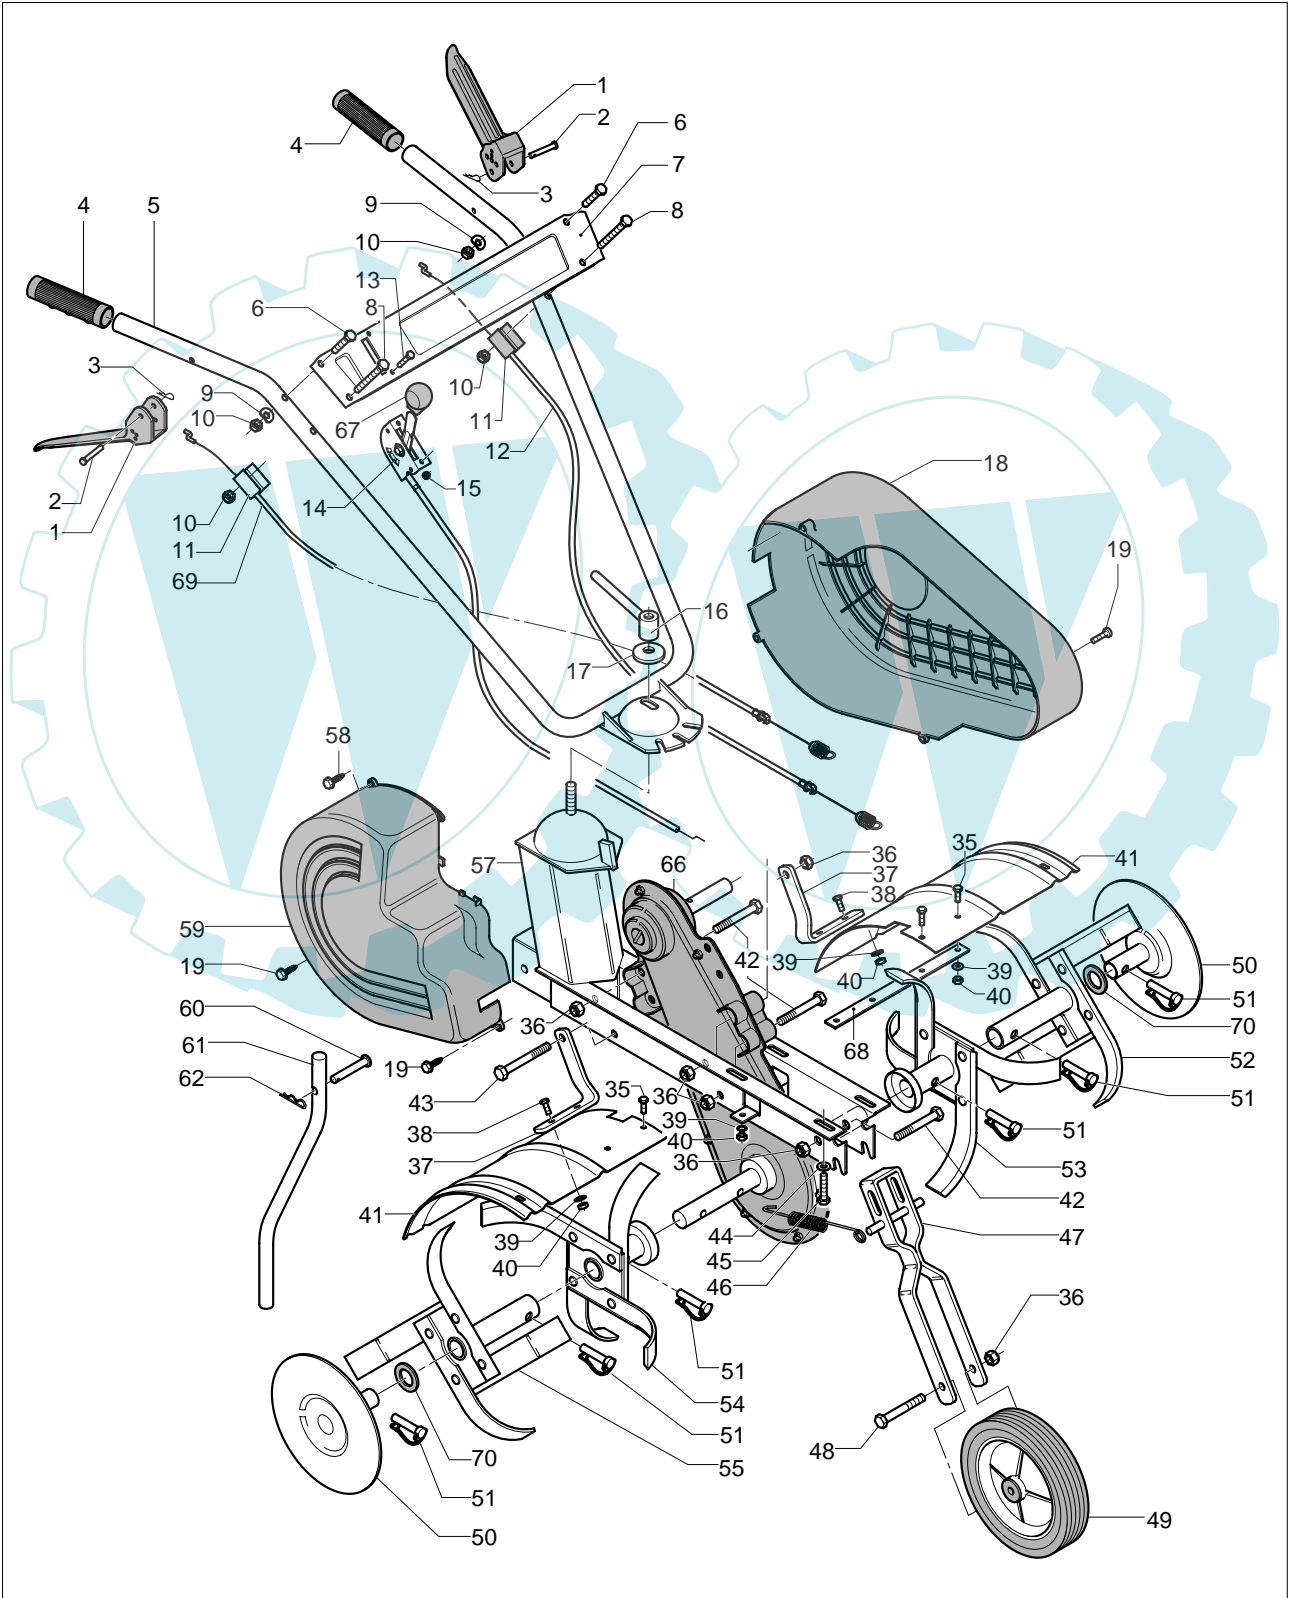

brand	ERMA

date	MAR/03	SHEET 1/4

Model

JET 50R

Product number

953875152